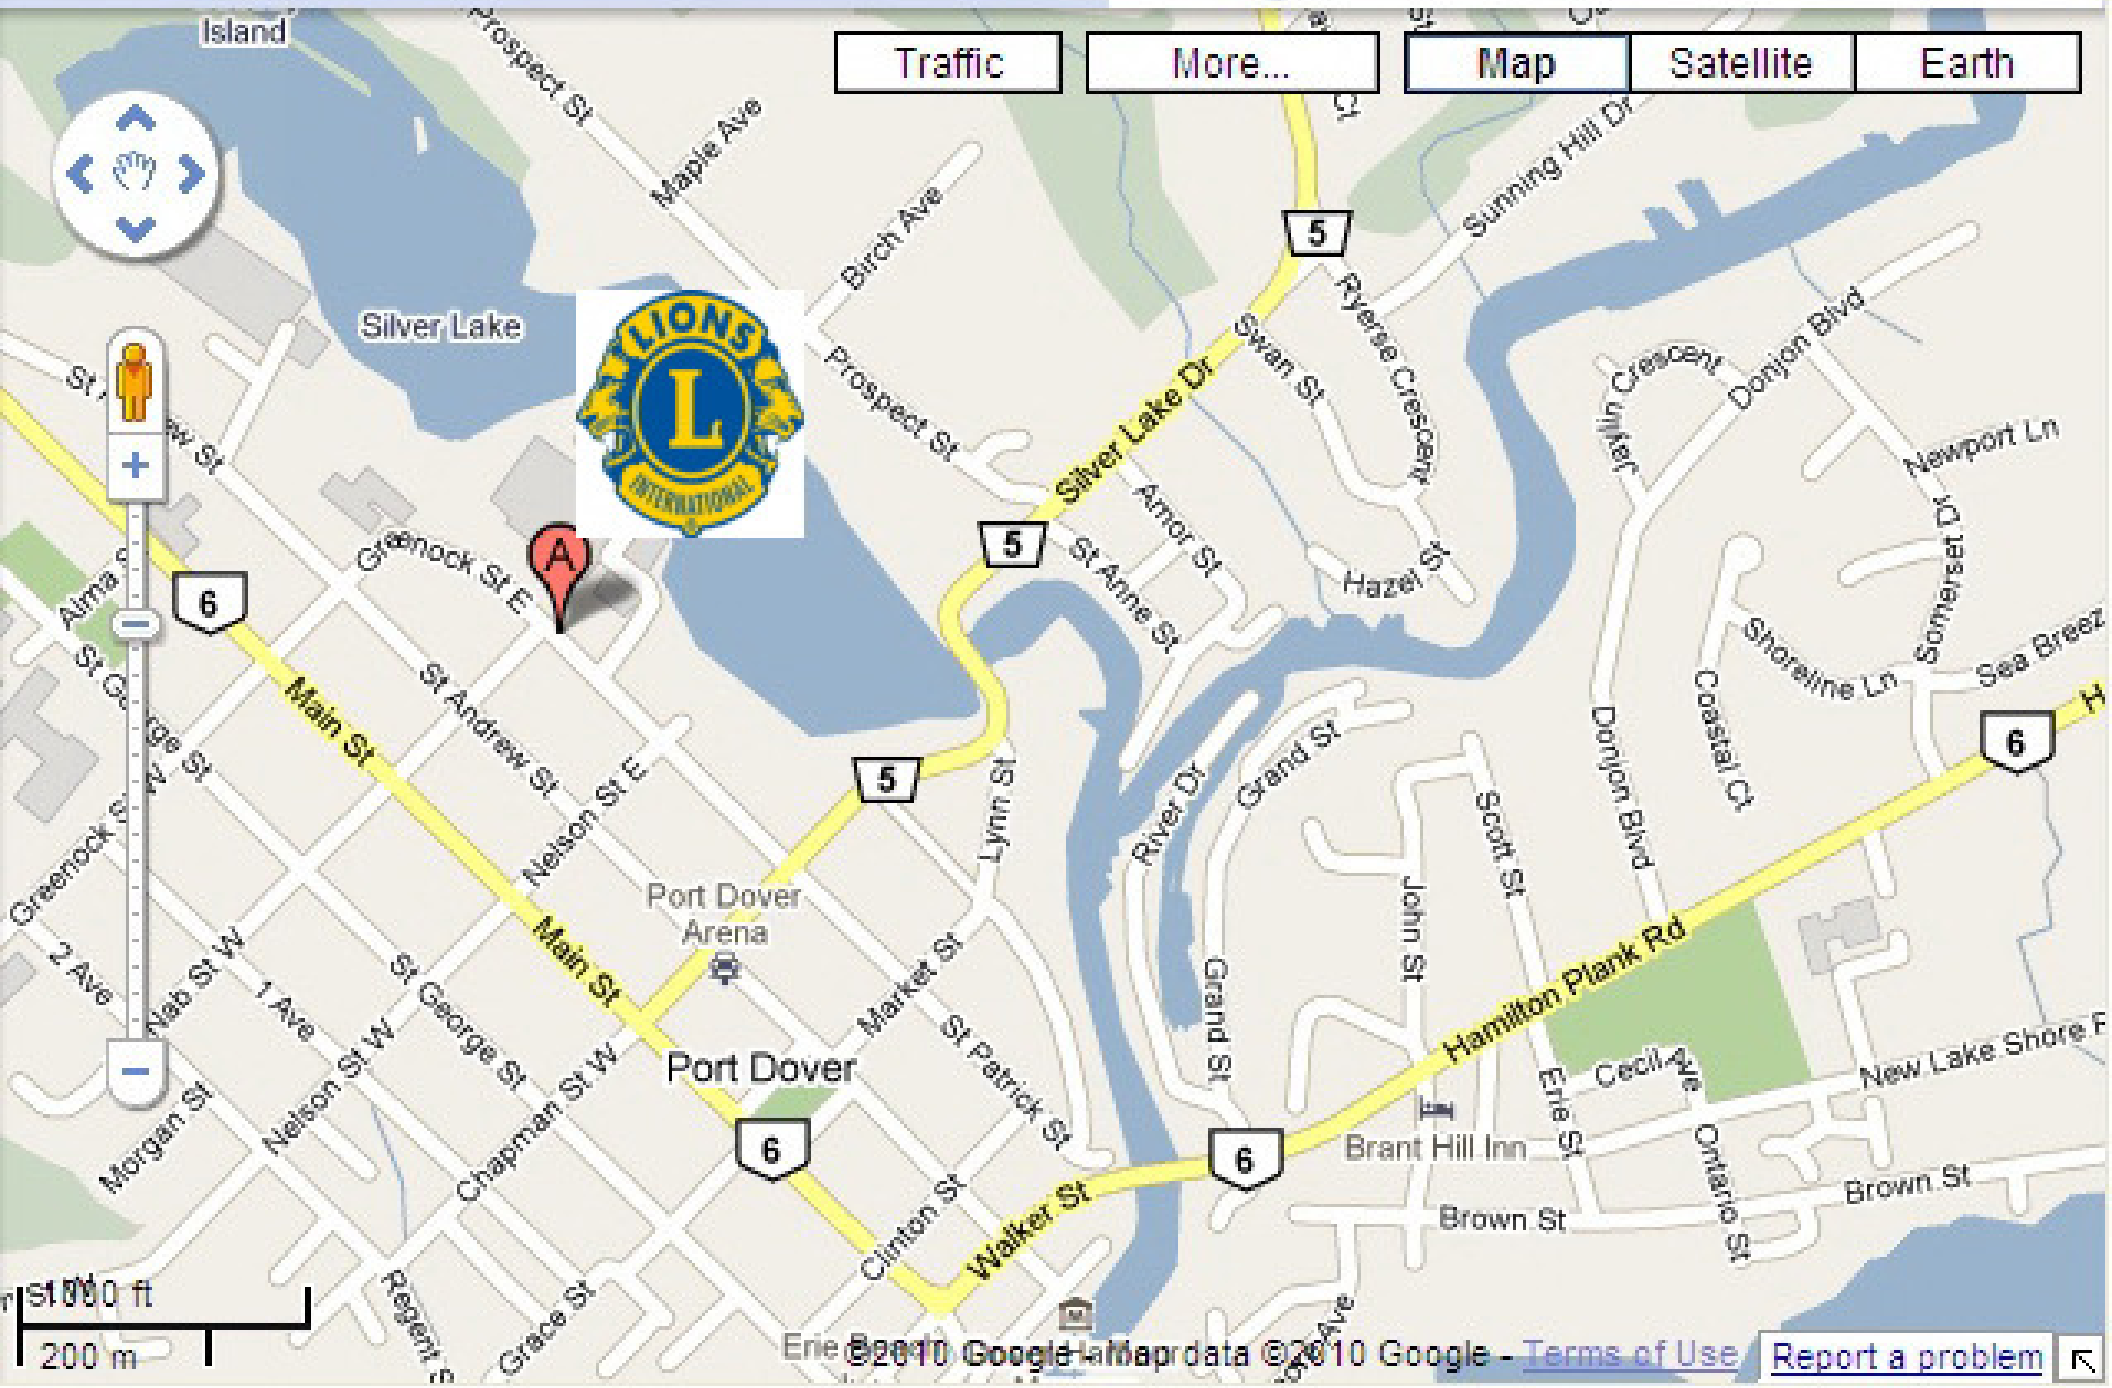

Traffic More... Map Satellite Earth

1000 ft 200 m